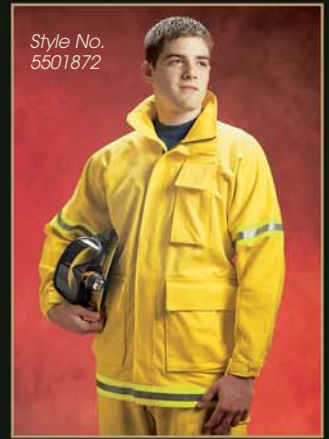

This focus has led to unique features such as seamless shoulders, ergonomic sculptured fit and articulated elbows and knees. From it's earliest designs PGI's Fireline has enabled thousands of Wildland fire fighters to perform their tasks with better comfort and mobility while minimizing heat stress. But only recently have we developed clothing that comes close to achieving our initial goal of minimum weight and bulk, and utmost versatility and ease of movement.

Toll Free Phone:  
**800-558-8290**

Shown in  
9 oz Indura  
Ultra Soft

**Style No. 5501872**

9 oz Yellow Indura  
Ultra Soft Coat

**Style No. 5500272**

6 oz Yellow Nomex IIIA Coat

**Chest Sizes**

S (34-36), M (38-40), L (42-44),  
XL (46-48), 2XL (50-52) and  
3XL (54-56)

**Lengths**

Regular and Long

Style No.  
5501872

**Style No. 7501872**

9 oz Yellow Indura Ultra Soft Overpant

**Style No. 7500272**

6 oz Yellow Nomex IIIA Overpant

**Style No. 30-FL**